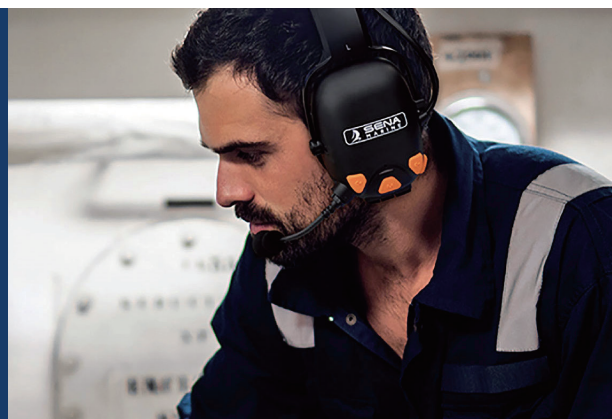

NAUTITALK N2R

Yachting Headsets – Onboard Team Communication

Communication

Mesh Intercom™ Technology provides the perfect connection with a near-limitless number of participants.

- High-quality audio
- Devices are connected in a self-healing-mesh, not in a daisy chain. (Bluetooth®)
- Open Mesh Intercom: 9 channels
- Working distance: up to 1.1 km / 0.7 mi* range
*Can extend up to 4.4 km / 2.8 mi between a minimum of 6 users
- Talk time: up to 9 hours

Highlights

- Mesh Communication System for boating and yachting. Perfect communication even in the most remote sailing destinations and under noisy conditions.
- Comfortable and easy to wear - over the ear or with sunglasses.
- Mesh Intercom connects a near-limitless number of people without pairing.
- Noise-free transmission via the sophisticated Sena microphone sensor, even in strong winds..
- No need for Wi-Fi or cellular data to connect.