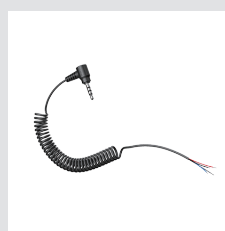

Part Number SC-A0336

€7.00

2-way Radio Cable for Kenwood Twin-pin Connector

Part Number SC-A0343

€23.95

2-way Radio Cable for Motorola Twin-pin Connector

Part Number SC-A0344

€23.95

2-way Radio Cable for Motorola Single-pin Connector

Part Number SC-A0345

€23.95

2-way Radio Cable for Icom Twin-pin Connector

Part Number SC-A0346

€23.95

2-way Radio Cable for Yaesu Single-pin Connector

Part Number SC-A0347

€23.95

2-way Radio Cable for Midland Twin-pin Connector

Part Number SC-A0348

€23.95

2-way Radio Cable with an Open End

Part Number SC-A0349

€23.95

2-way Radio Cable with Straight Type for Mid-land or Icom Twin-pin Connector