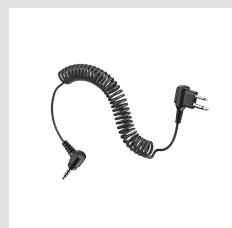

Part Number SC-A0336

€7.00

2-way Radio Cable for Kenwood Twin-pin Connector

Part Number SC-A0343

€23.95

2-way Radio Cable for Motorola Twin-pin Connector

Part Number SC-A0344

€23.95

2-way Radio Cable for Motorola Single-pin Connector

Part Number SC-A0345

€23.95

2-way Radio Cable for Icom Twin-pin Connector

Part Number SC-A0346

€23.95

2-way Radio Cable for Yaesu Single-pin Connector

Part Number SC-A0347