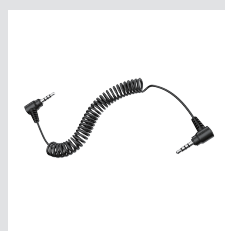

Part Number SC-A0336

€7.00

2-way Radio Cable for Kenwood Twin-pin Connector

Part Number SC-A0343

€23.95

2-way Radio Cable for Motorola Twin-pin Connector

Part Number SC-A0344

€23.95

2-way Radio Cable for Motorola Single-pin Connector

Part Number SC-A0345

€23.95

2-way Radio Cable for Icom Twin-pin Connector

Part Number SC-A0346

€23.95

2-way Radio Cable for Yaesu Single-pin Connector

Part Number SC-A0347

€23.95

2-way Radio Cable for Midland Twin-pin Connector

Part Number SC-A0348

€23.95

2-way Radio Cable with an Open End

Part Number SC-A0349

€23.95

2-way Radio Cable with Straight Type for Mid-land or Icom Twin-pin Connector