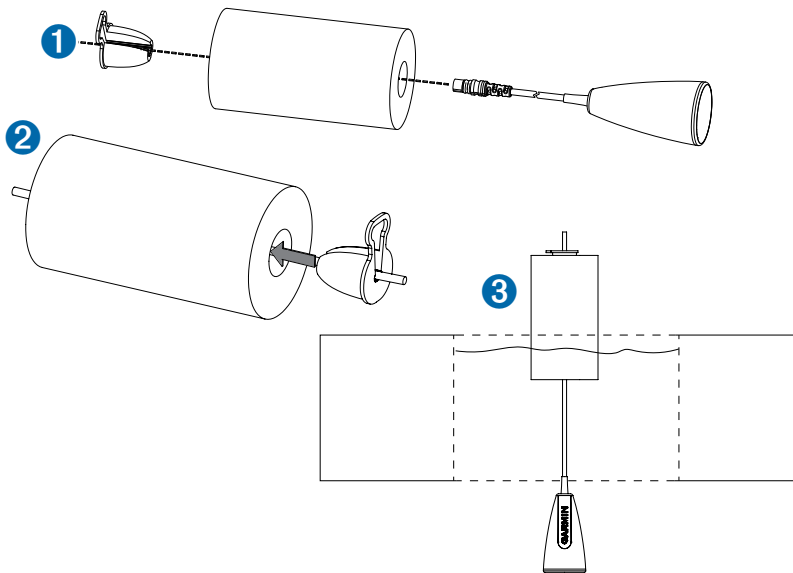

## Ice Fishing Transducer

August 2017

190-01975-91\_0A

Printed in Taiwan