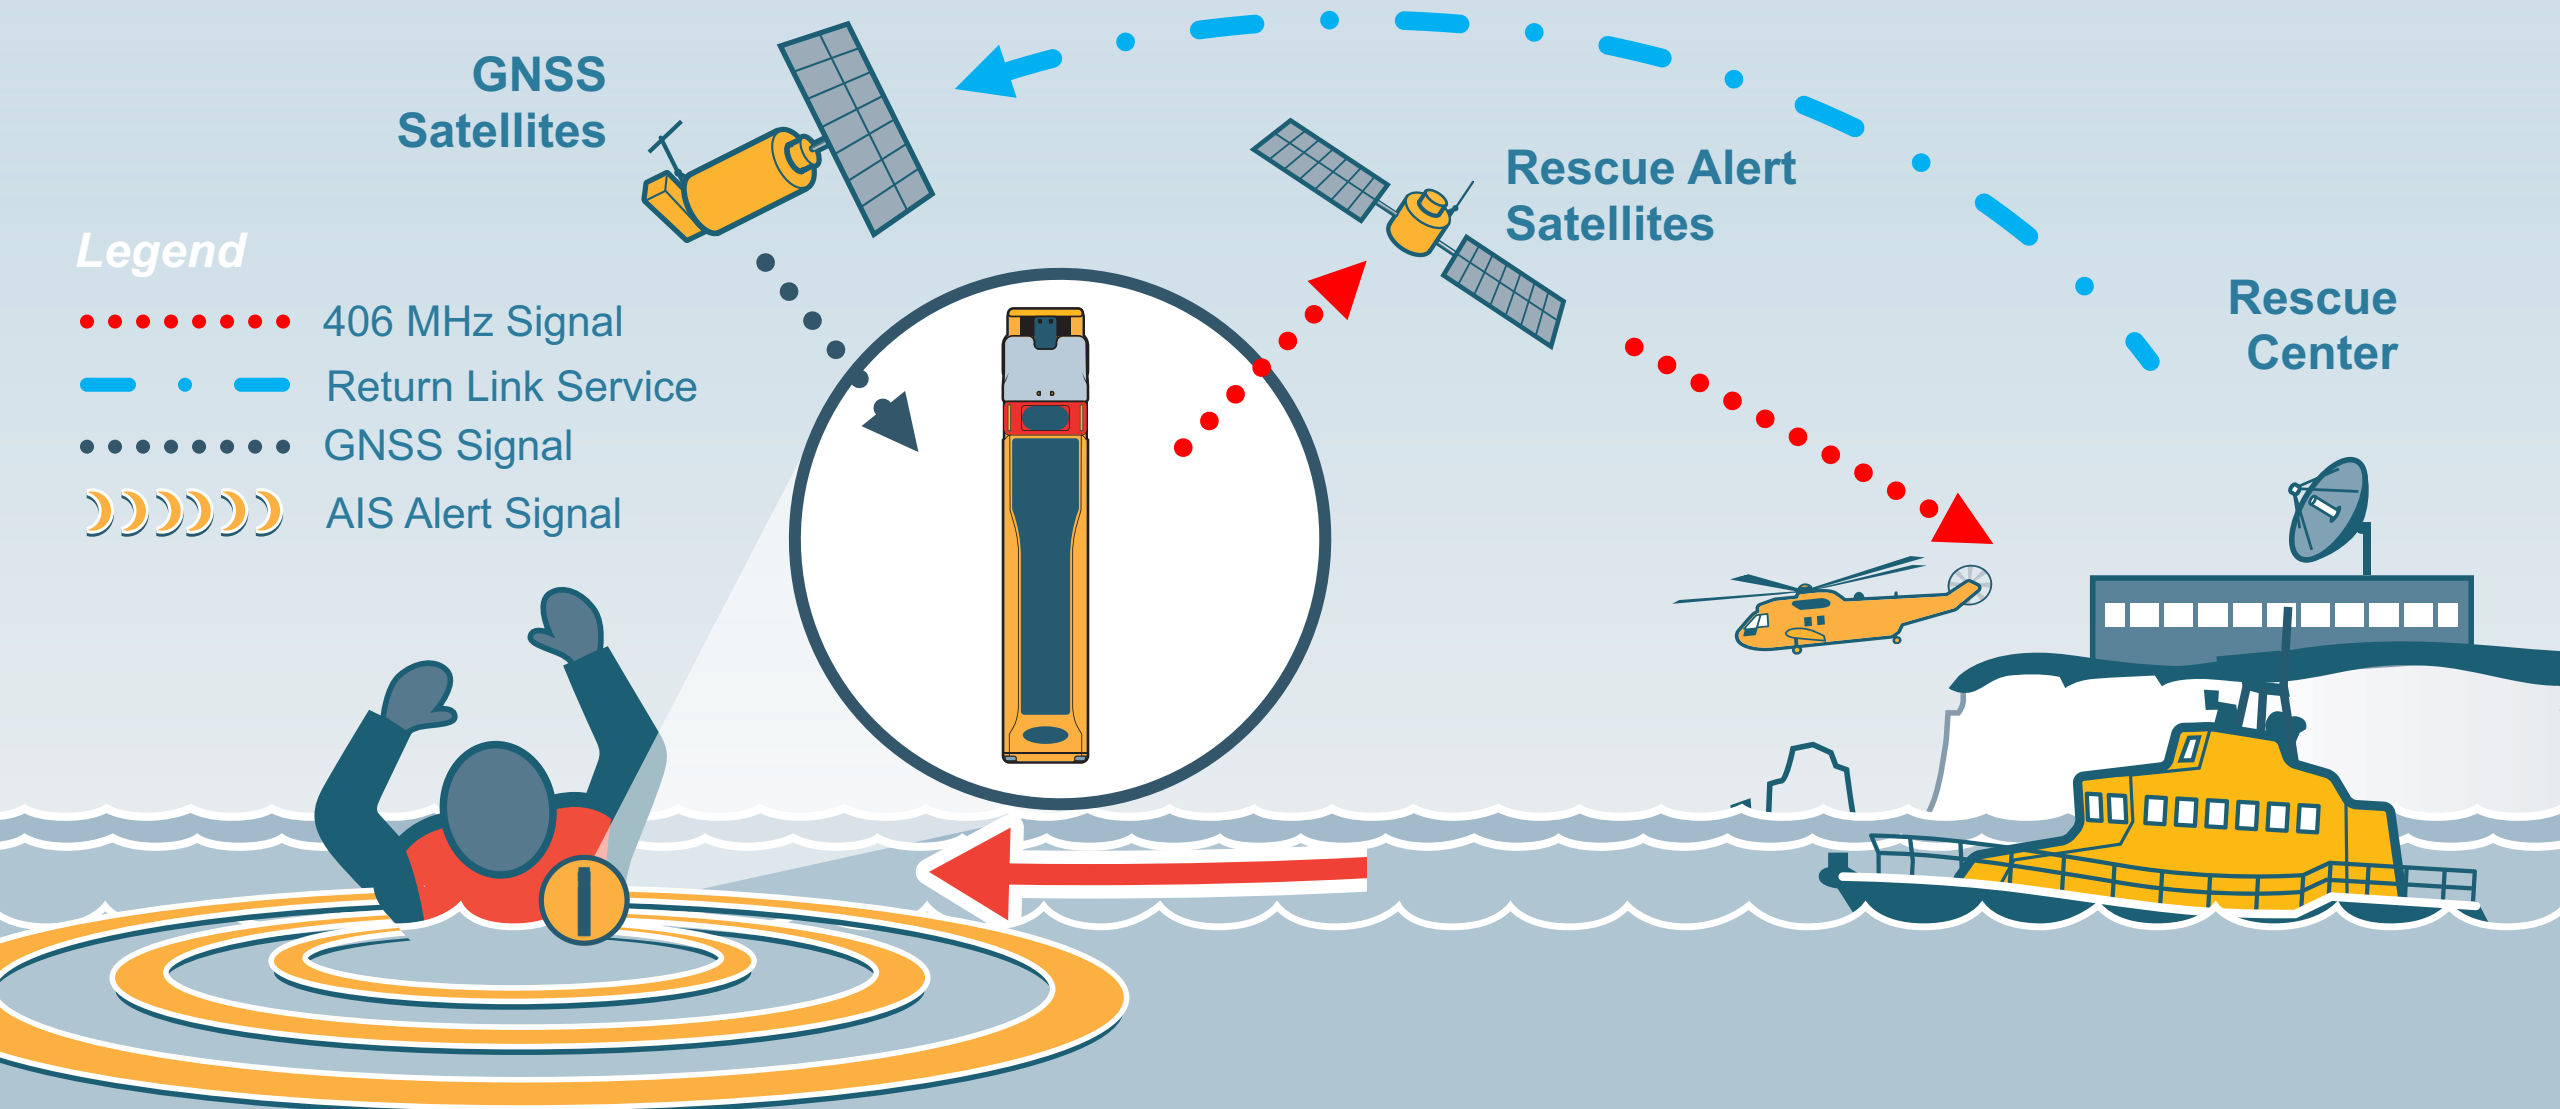

PLB3: How does it Work?

GNSS Satellites

Rescue Alert Satellites

Rescue Center

Legend

- 406 MHz Signal
- Return Link Service
- GNSS Signal
-)))))) AIS Alert Signal